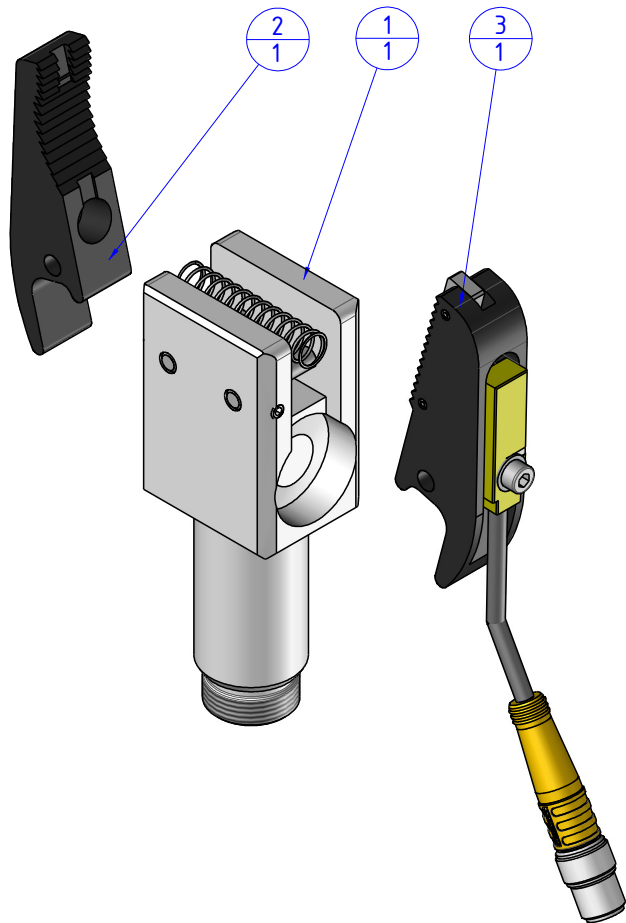

THE PROPERTY OF THE DRAWING IS ESTABLISHED BY LAW. IT IS FORBIDDEN TO PRODUCE OR SHOW IT TO THIRD PARTY, WITHOUT A WRITTEN AGREEMENT.

Item	Name	Q.ty
1	CA.GRZ.20.BODY	1
2	GRZ.20.E	1
3	GRZ.20.FING.SN	1

Format A3

UNI 936-76

		DESIGNED FROM	REVIEW
		FP SERVICES	A
GENERAL TOLERANCE	DESCRIPTION	DATE	WEIGHT
UNI - ISO 2768	CA.GRZ.20.WN	17/10/2018	0,123kg
CLASSE f		CODE	CA.GRZ.20.WN