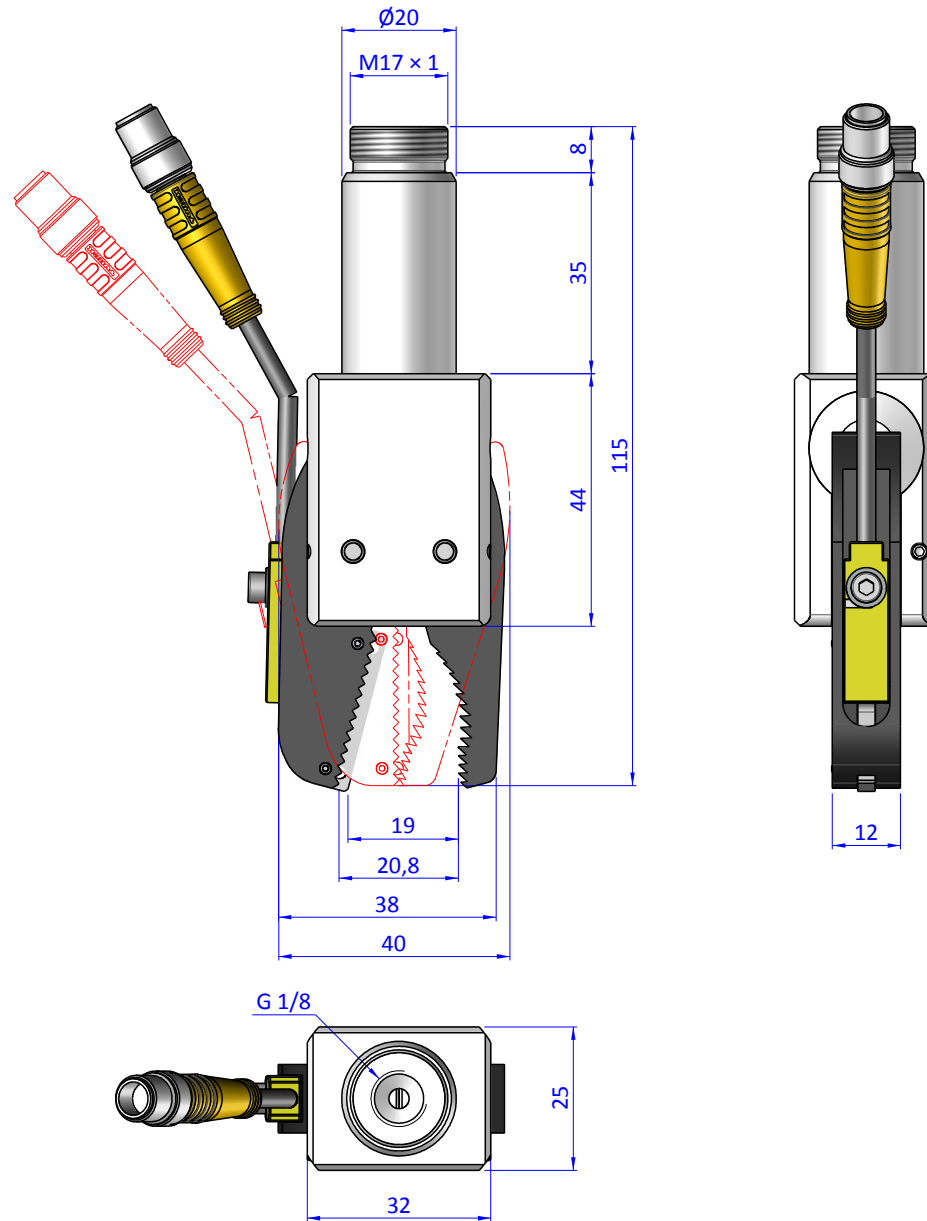

THE PROPERTY OF THE DRAWING IS ESTABLISHED BY LAW. IT IS FORBIDDEN TO PRODUCE OR SHOW IT TO THIRD PARTY, WITHOUT A WRITTEN AGREEMENT.

Item	Name	Q.ty
1	CA.GRZ.20.BODY	1
2	GRZ.20.E	1
3	GRZ.20.FING.SN	1

Format A3

UNI 936-76

		DESIGNED FROM	REVIEW
		FP SERVICES	A
GENERAL TOLERANCE	DESCRIPTION	DATE	WEIGHT
UNI - ISO 2768	CA.GRZ.20.WN	17/10/2018	0,123kg
CLASSE f		CODE	CA.GRZ.20.WN